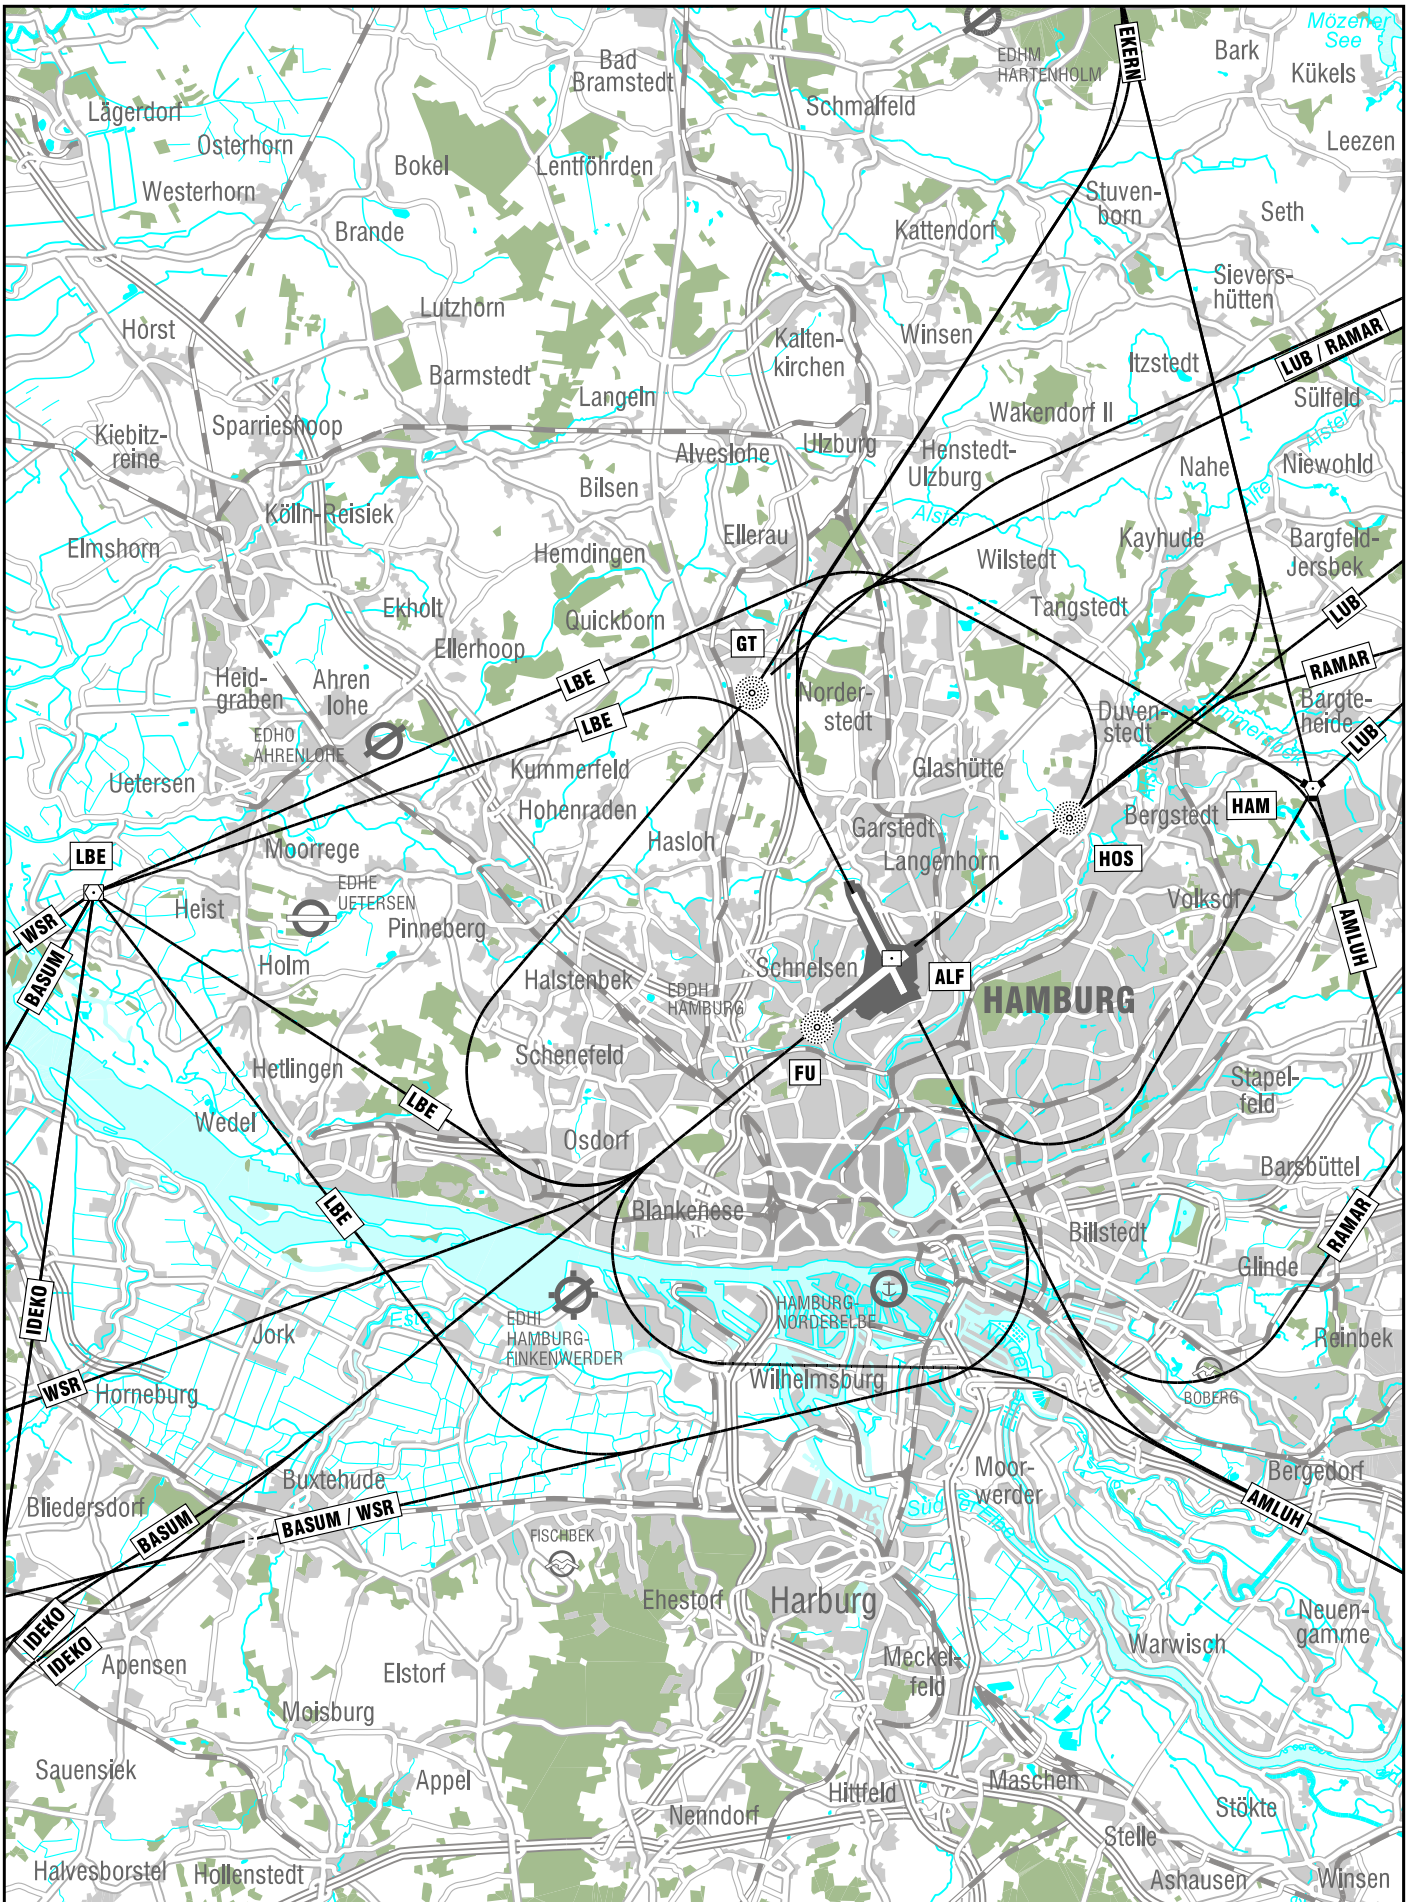

MINIMUM NOISE ROUTINGS  
(SID)

HAMBURG

Correction: Departure routes, tolerance areas.